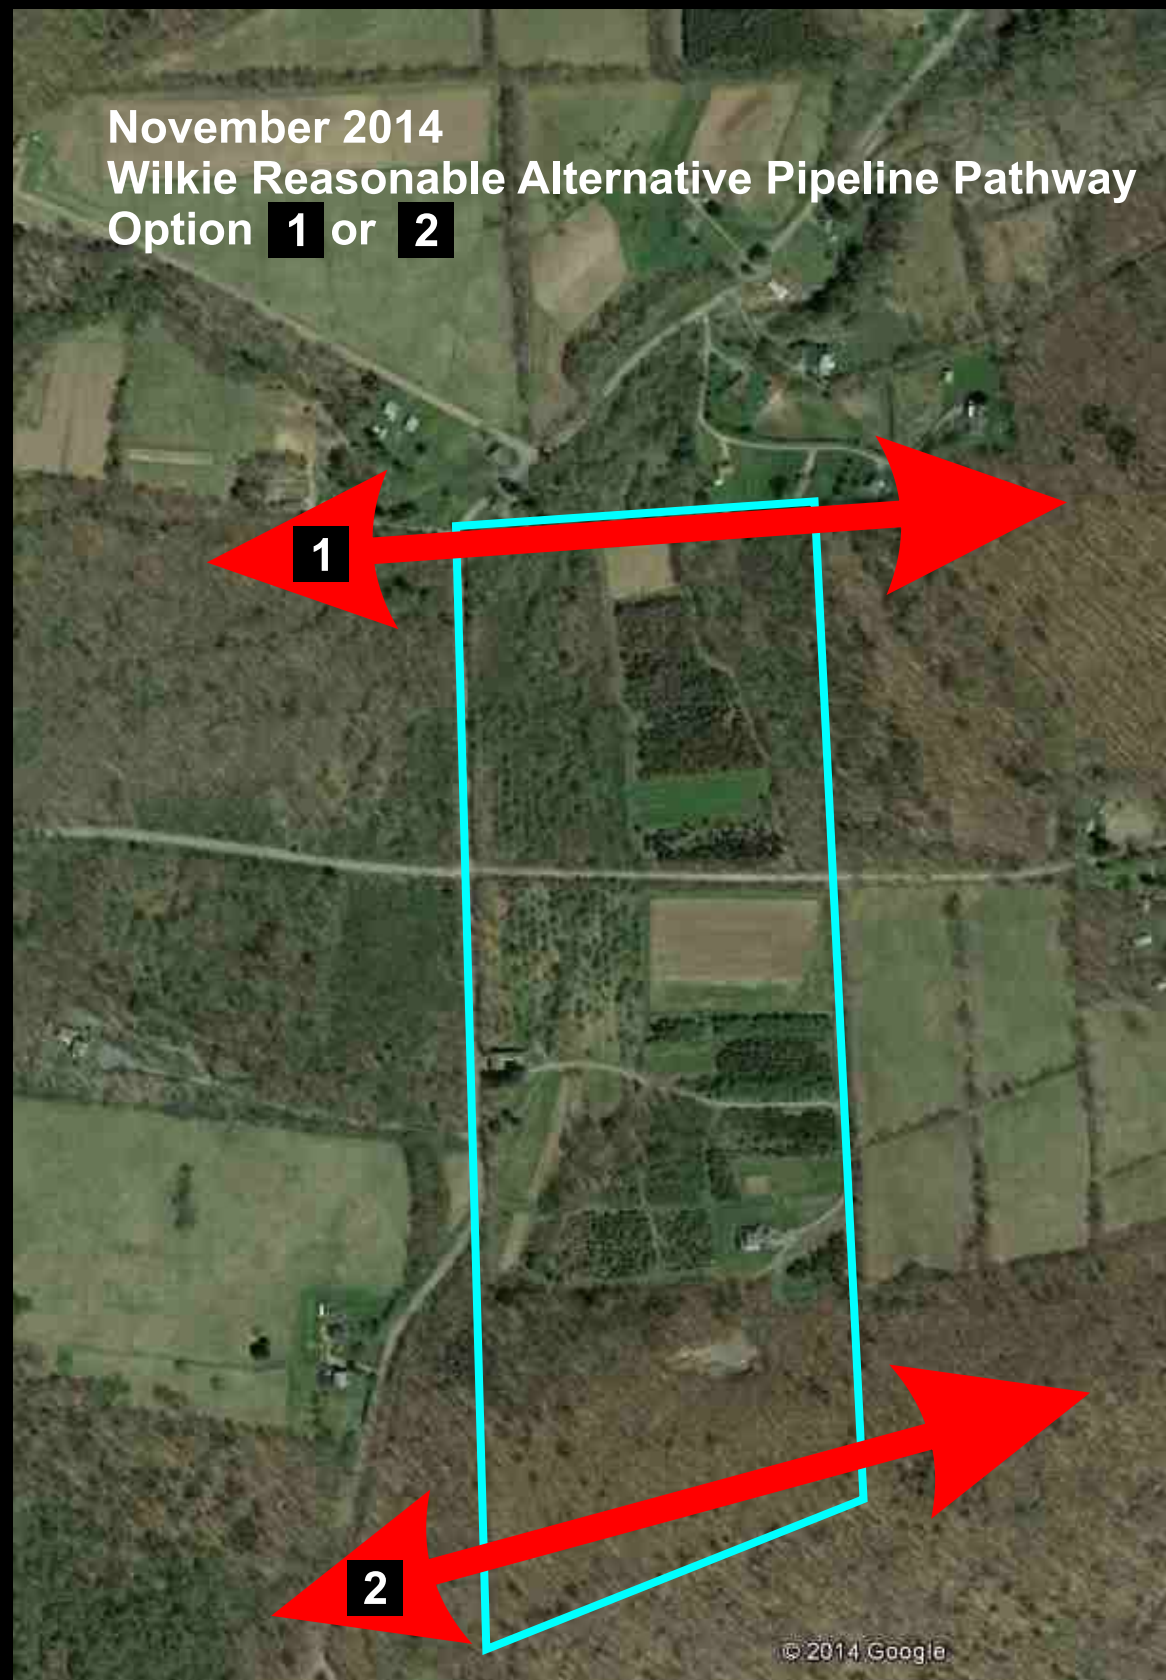

November 2014
Wilkie Reasonable Alternative Pipeline Pathway
Option 1 or 2